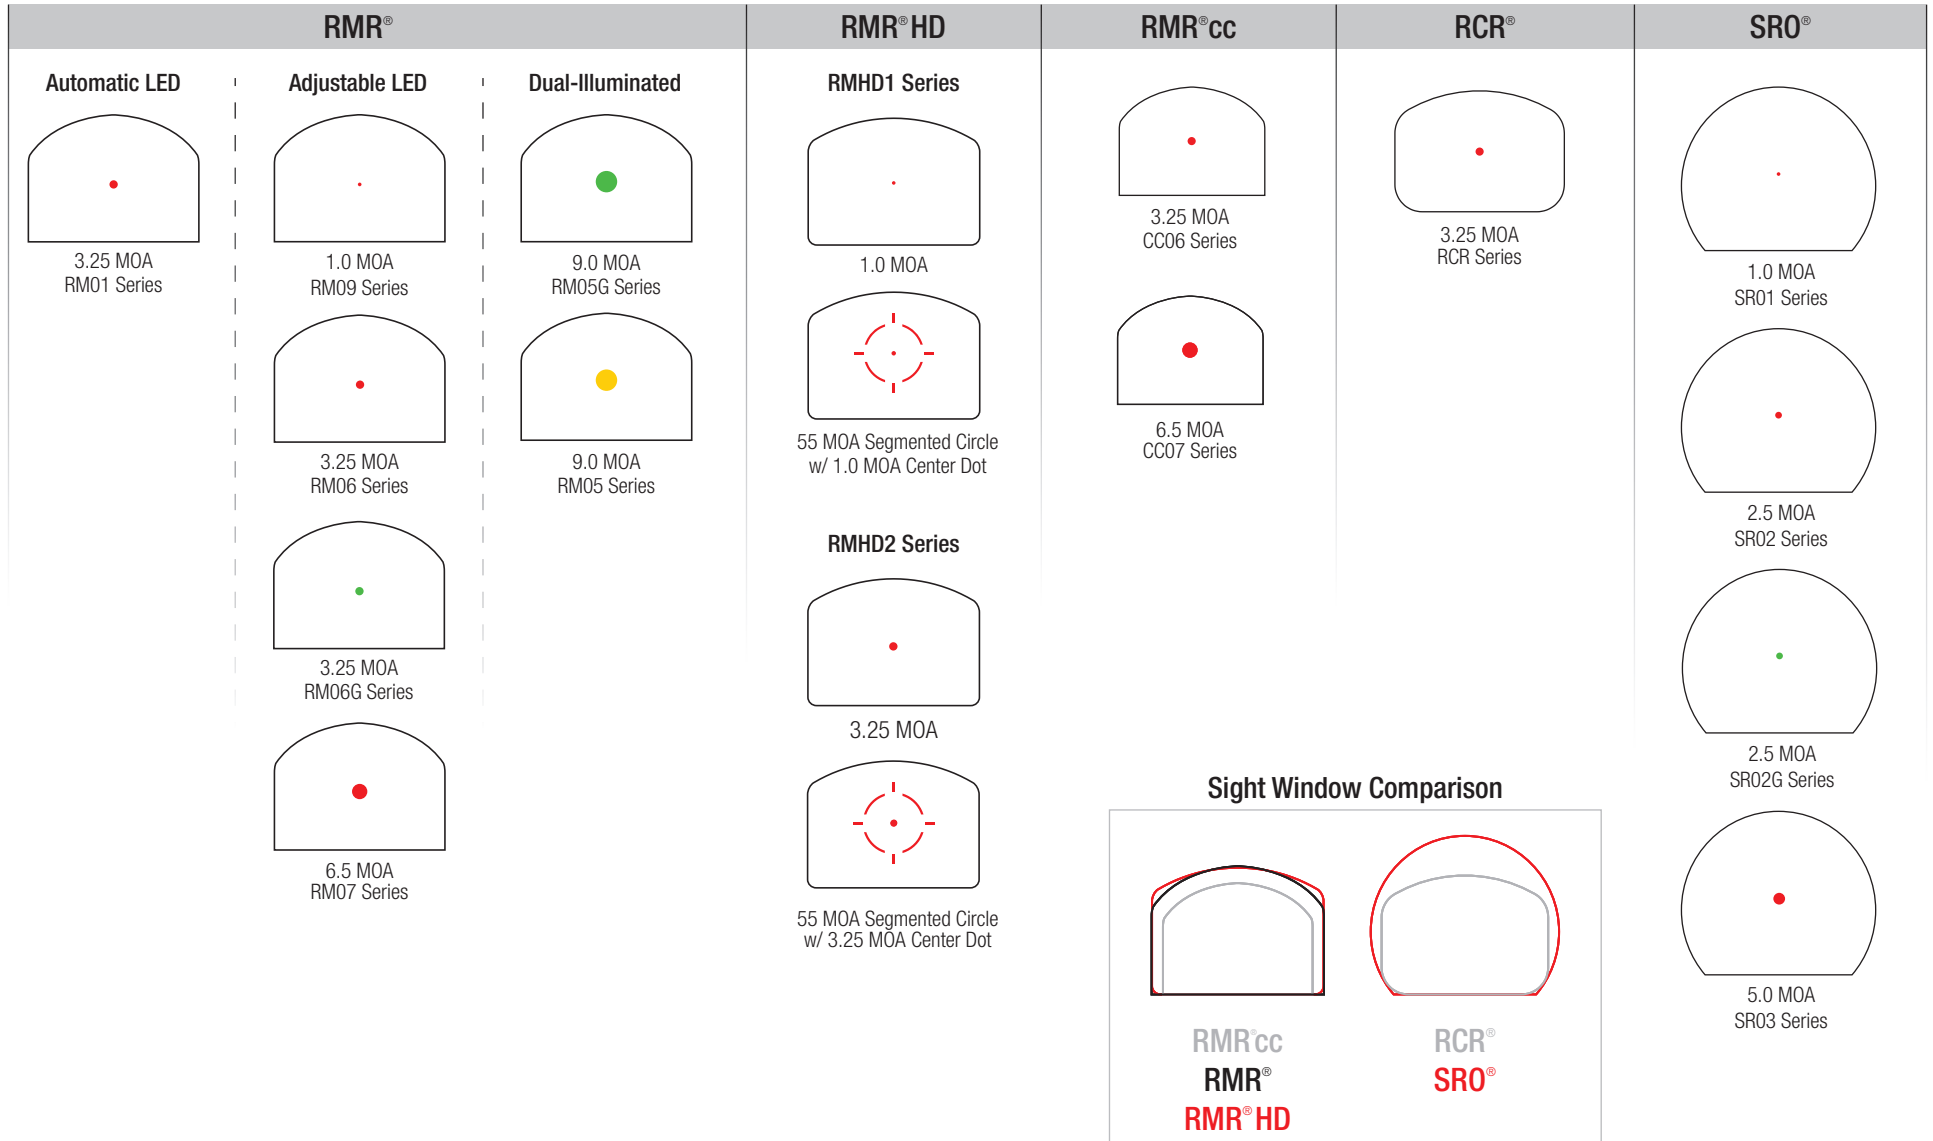

# Trijicon® Miniature Red Dot Reticle Comparison

\*Window shapes are actual size when printed to scale.  
For reference, when printed at scale, this box is 2.5 in. x 1.75 in.